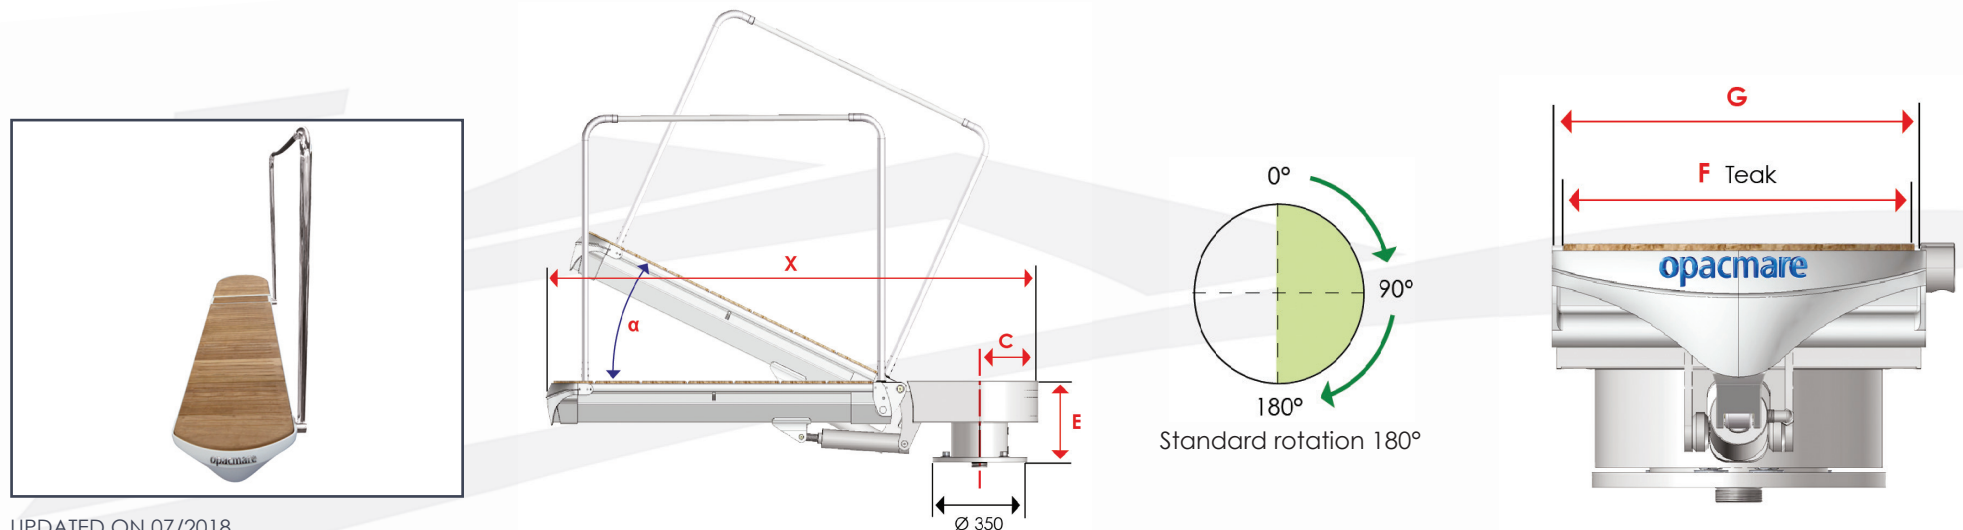

ALUMINIUM SLEWING GANGWAY

3453 Mini Dolphin Twister

This gangway allows passengers boarding only, up to 120kg/270lbs (one person at a time).
No tender lifting allowed.

X= maximum length of gangway when extended
C= rotational range of the base unit
E= height of the rotating base
 α = the total angle the gangway can achieve

MODEL	X (mm/inch)	C (mm/inch)	E (mm/inch)	F (mm/inch)	G (mm/inch)	α	Rotation standard	Peso/Weight (Kg/lbs)
3453/15	1560/61"	190/7 ¹¹ / ₂ "	247/9 ³ / ₄ "	360/14 ¹¹ / ₅ "	382/15"	25°	180°	74/160
3453/20	2010/79"	190/7 ¹¹ / ₂ "	247/9 ³ / ₄ "	360/14 ¹¹ / ₅ "	382/15"	25°	180°	81/180
3453/24	2405/95"	190/7 ¹¹ / ₂ "	247/9 ³ / ₄ "	360/14 ¹¹ / ₅ "	382/15"	25°	180°	88/195